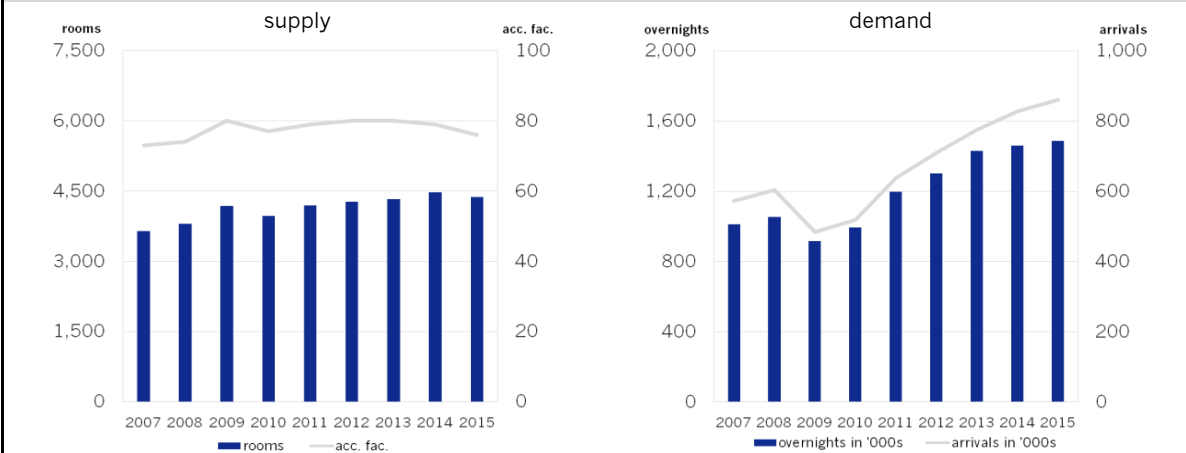

market snapshot – Vilnius

location

general	economy	accessibility
<ul style="list-style-type: none"> capital city of Lithuania second larg. city of Baltic States surface: 401 sqkm (only appr. 20% is developed) population 2016: about 532,000 time zone: GMT +2 seat of main governm. institutions religion: Christianity 	<ul style="list-style-type: none"> gdp growth (LT): +1.6% (2015) inflation rate (LT): -0.7% (2015) unemployment rate: 5.2 % (2015) local currency: Euro ranked 4th in Europe as a city for fast-growth businesses largest companies: Avia Solutions Group, Vilniaus Preykba, Achemos Grupe, Maxima Group 	<ul style="list-style-type: none"> international airport Vilnius: about 3,336,000 passengers in 2015 railway network is limited, but currently expanding public transport is limited (only busses, but no metro)

hotel market - 2007 to 2015

- | | |
|--|---|
| <ul style="list-style-type: none"> accommodation facilities: +4 % rooms: +20 % cagr²⁾ (rooms): +2.3 % pipeline: +8 hotels (about 1,100 rooms) mainly internationally branded hotels in the city center | <ul style="list-style-type: none"> arrivals: +50 % overnights: +47 % cagr (overnights): +4.9 % attr. destination for leisure and business travellers main guest origin: BY (11.6% of visitors), DE (8.1%), RU (8.0%) and PL (7.6%) in 2015 |
|--|---|